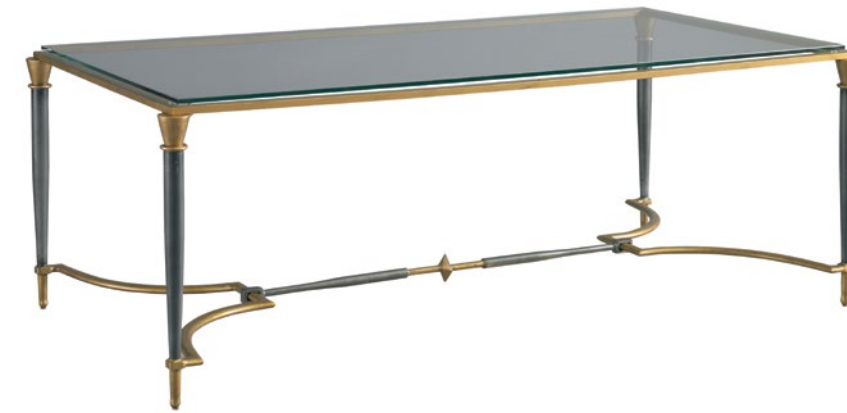

Cocktail Tables

MH14310-91 Josef Cocktail Table

54w 28d 19h
Patinated Nickel & Brass Finish On
Steel With 0.5" Clear Glass Top
Available As Shown Only