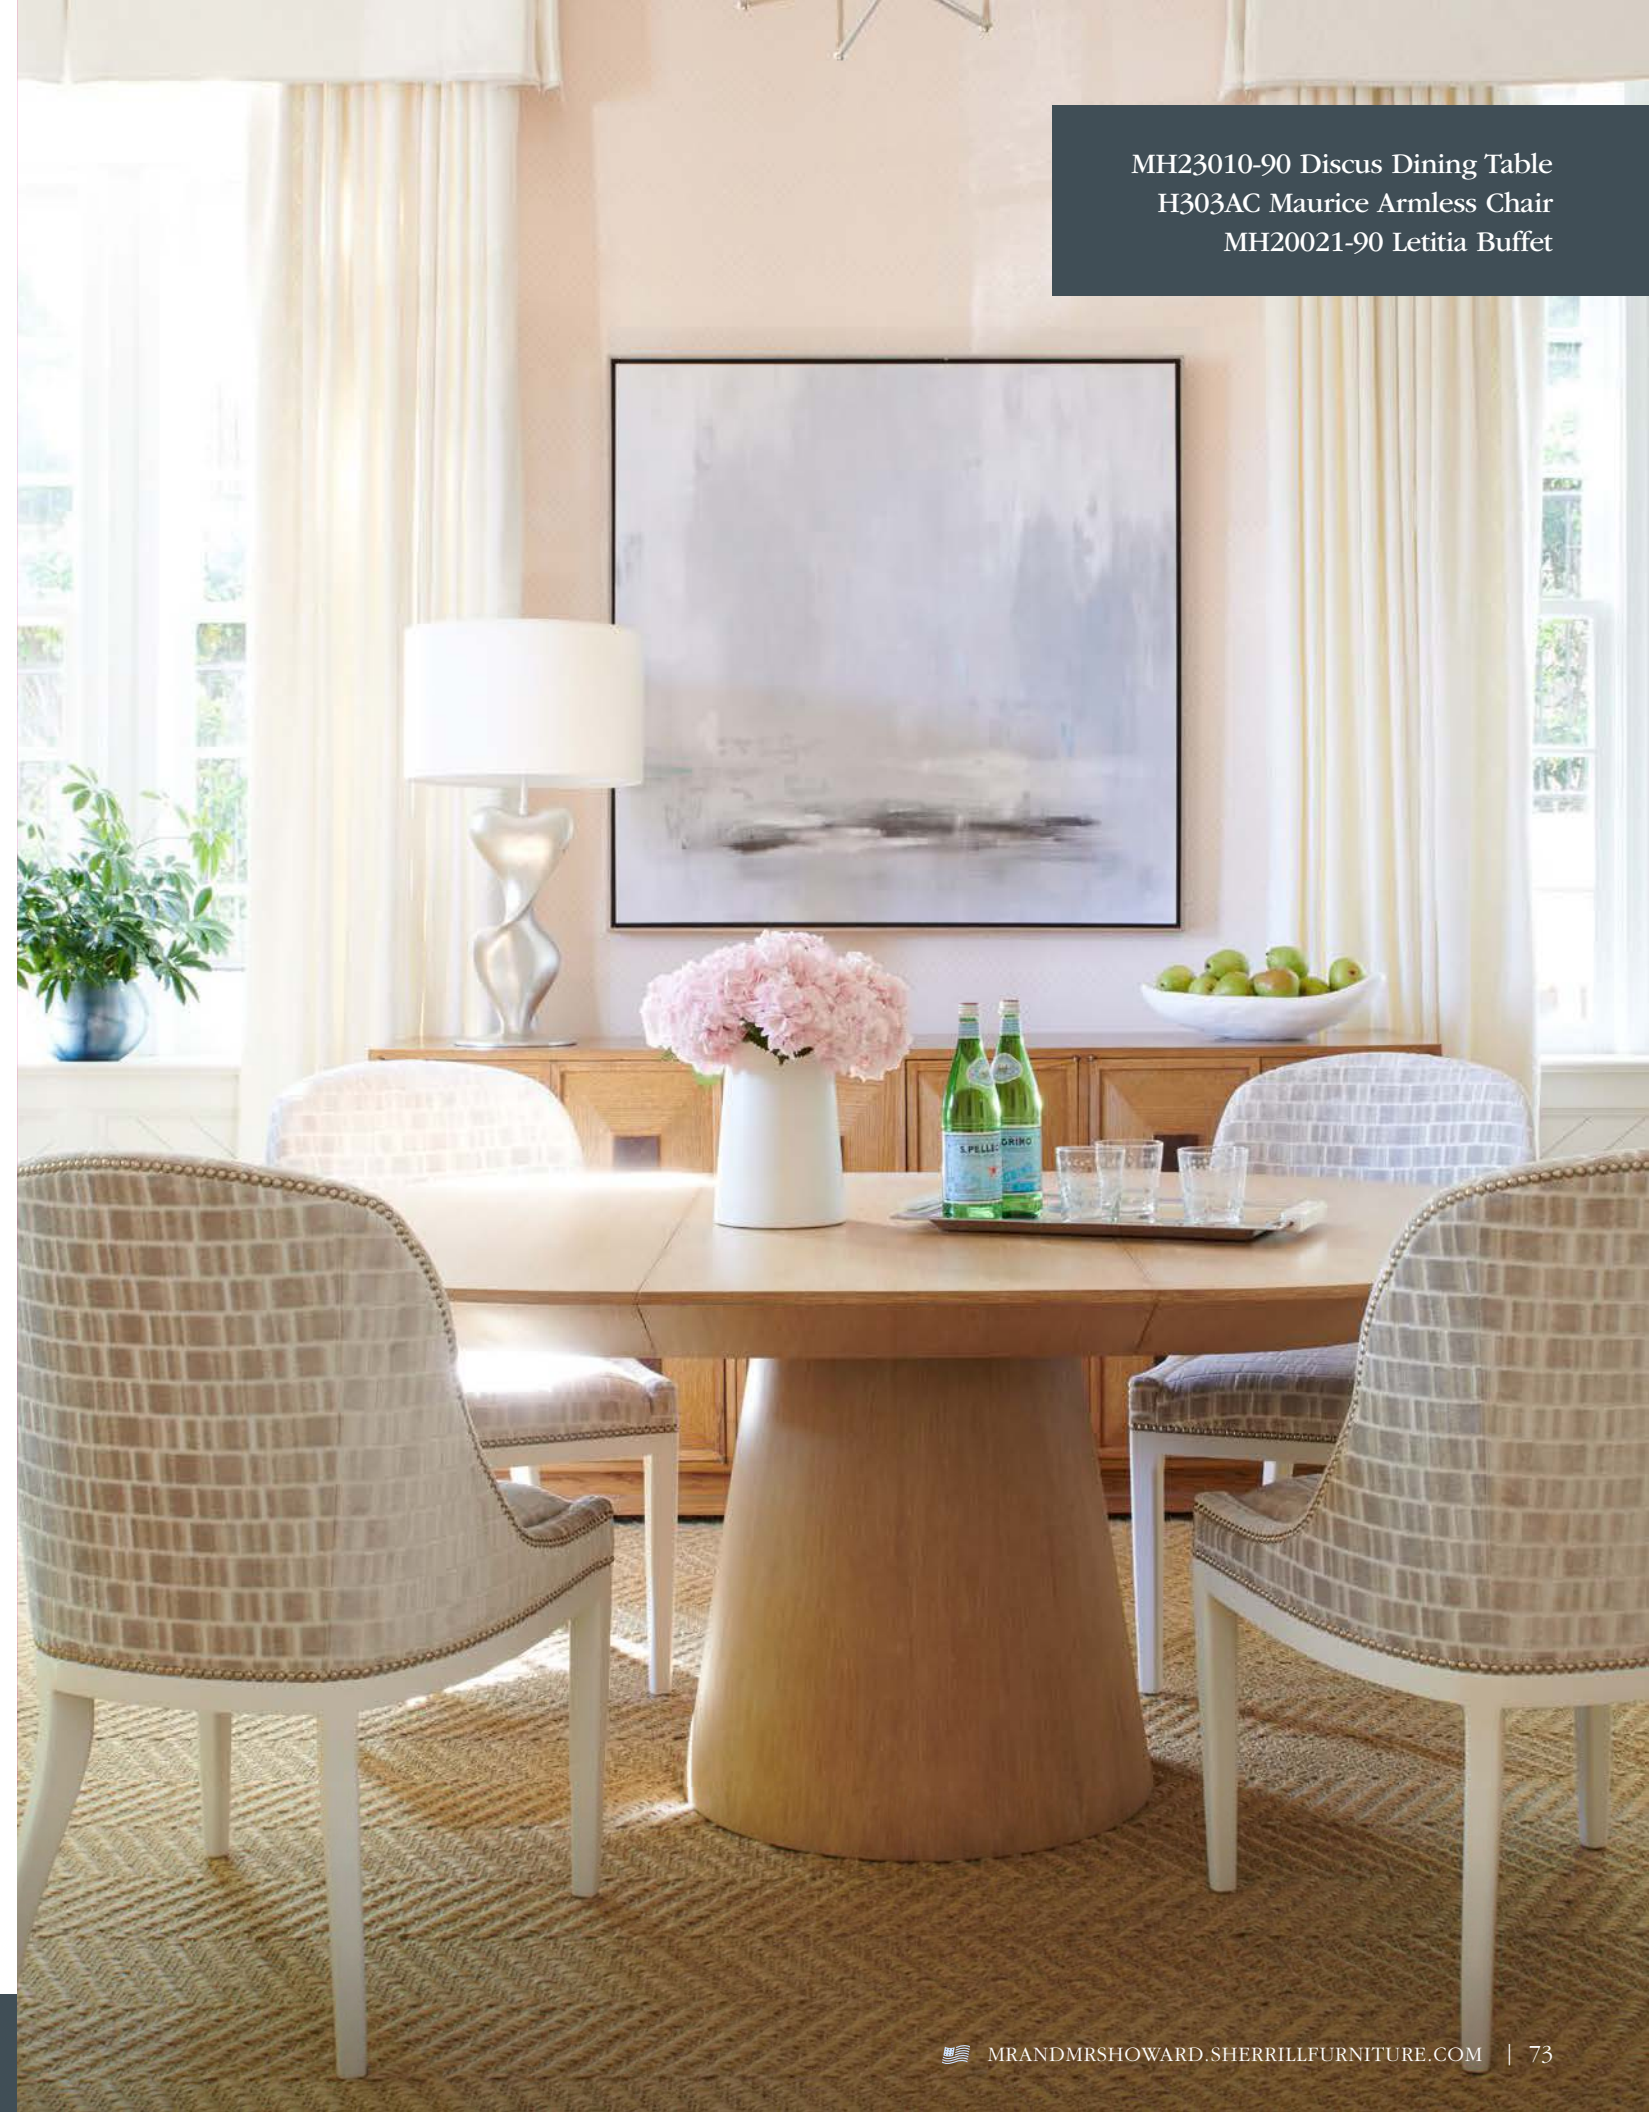

MH20010-90
Dunand Dining Table

92w 45d 30h
Rift Sawn, Straight Grain Oak Veneer, Straight
Grain Khaya Veneer Banding & Solid Oak Molding
Brass Ferruls & Stretchers
Available As Shown Only

MH23010-90
Discus Dining Table

54DIA 30H
Oak Veneer & Solids
Extends To 76" With One 22" Leaf
Available As Shown Only

MH23010-90 Discus Dining Table
H303AC Maurice Armless Chair
MH20021-90 Letitia Buffet

MH30010 Benjamin Dining Table
MH26351 McCobb Bookcase
H303AC Maurice Armless Chair