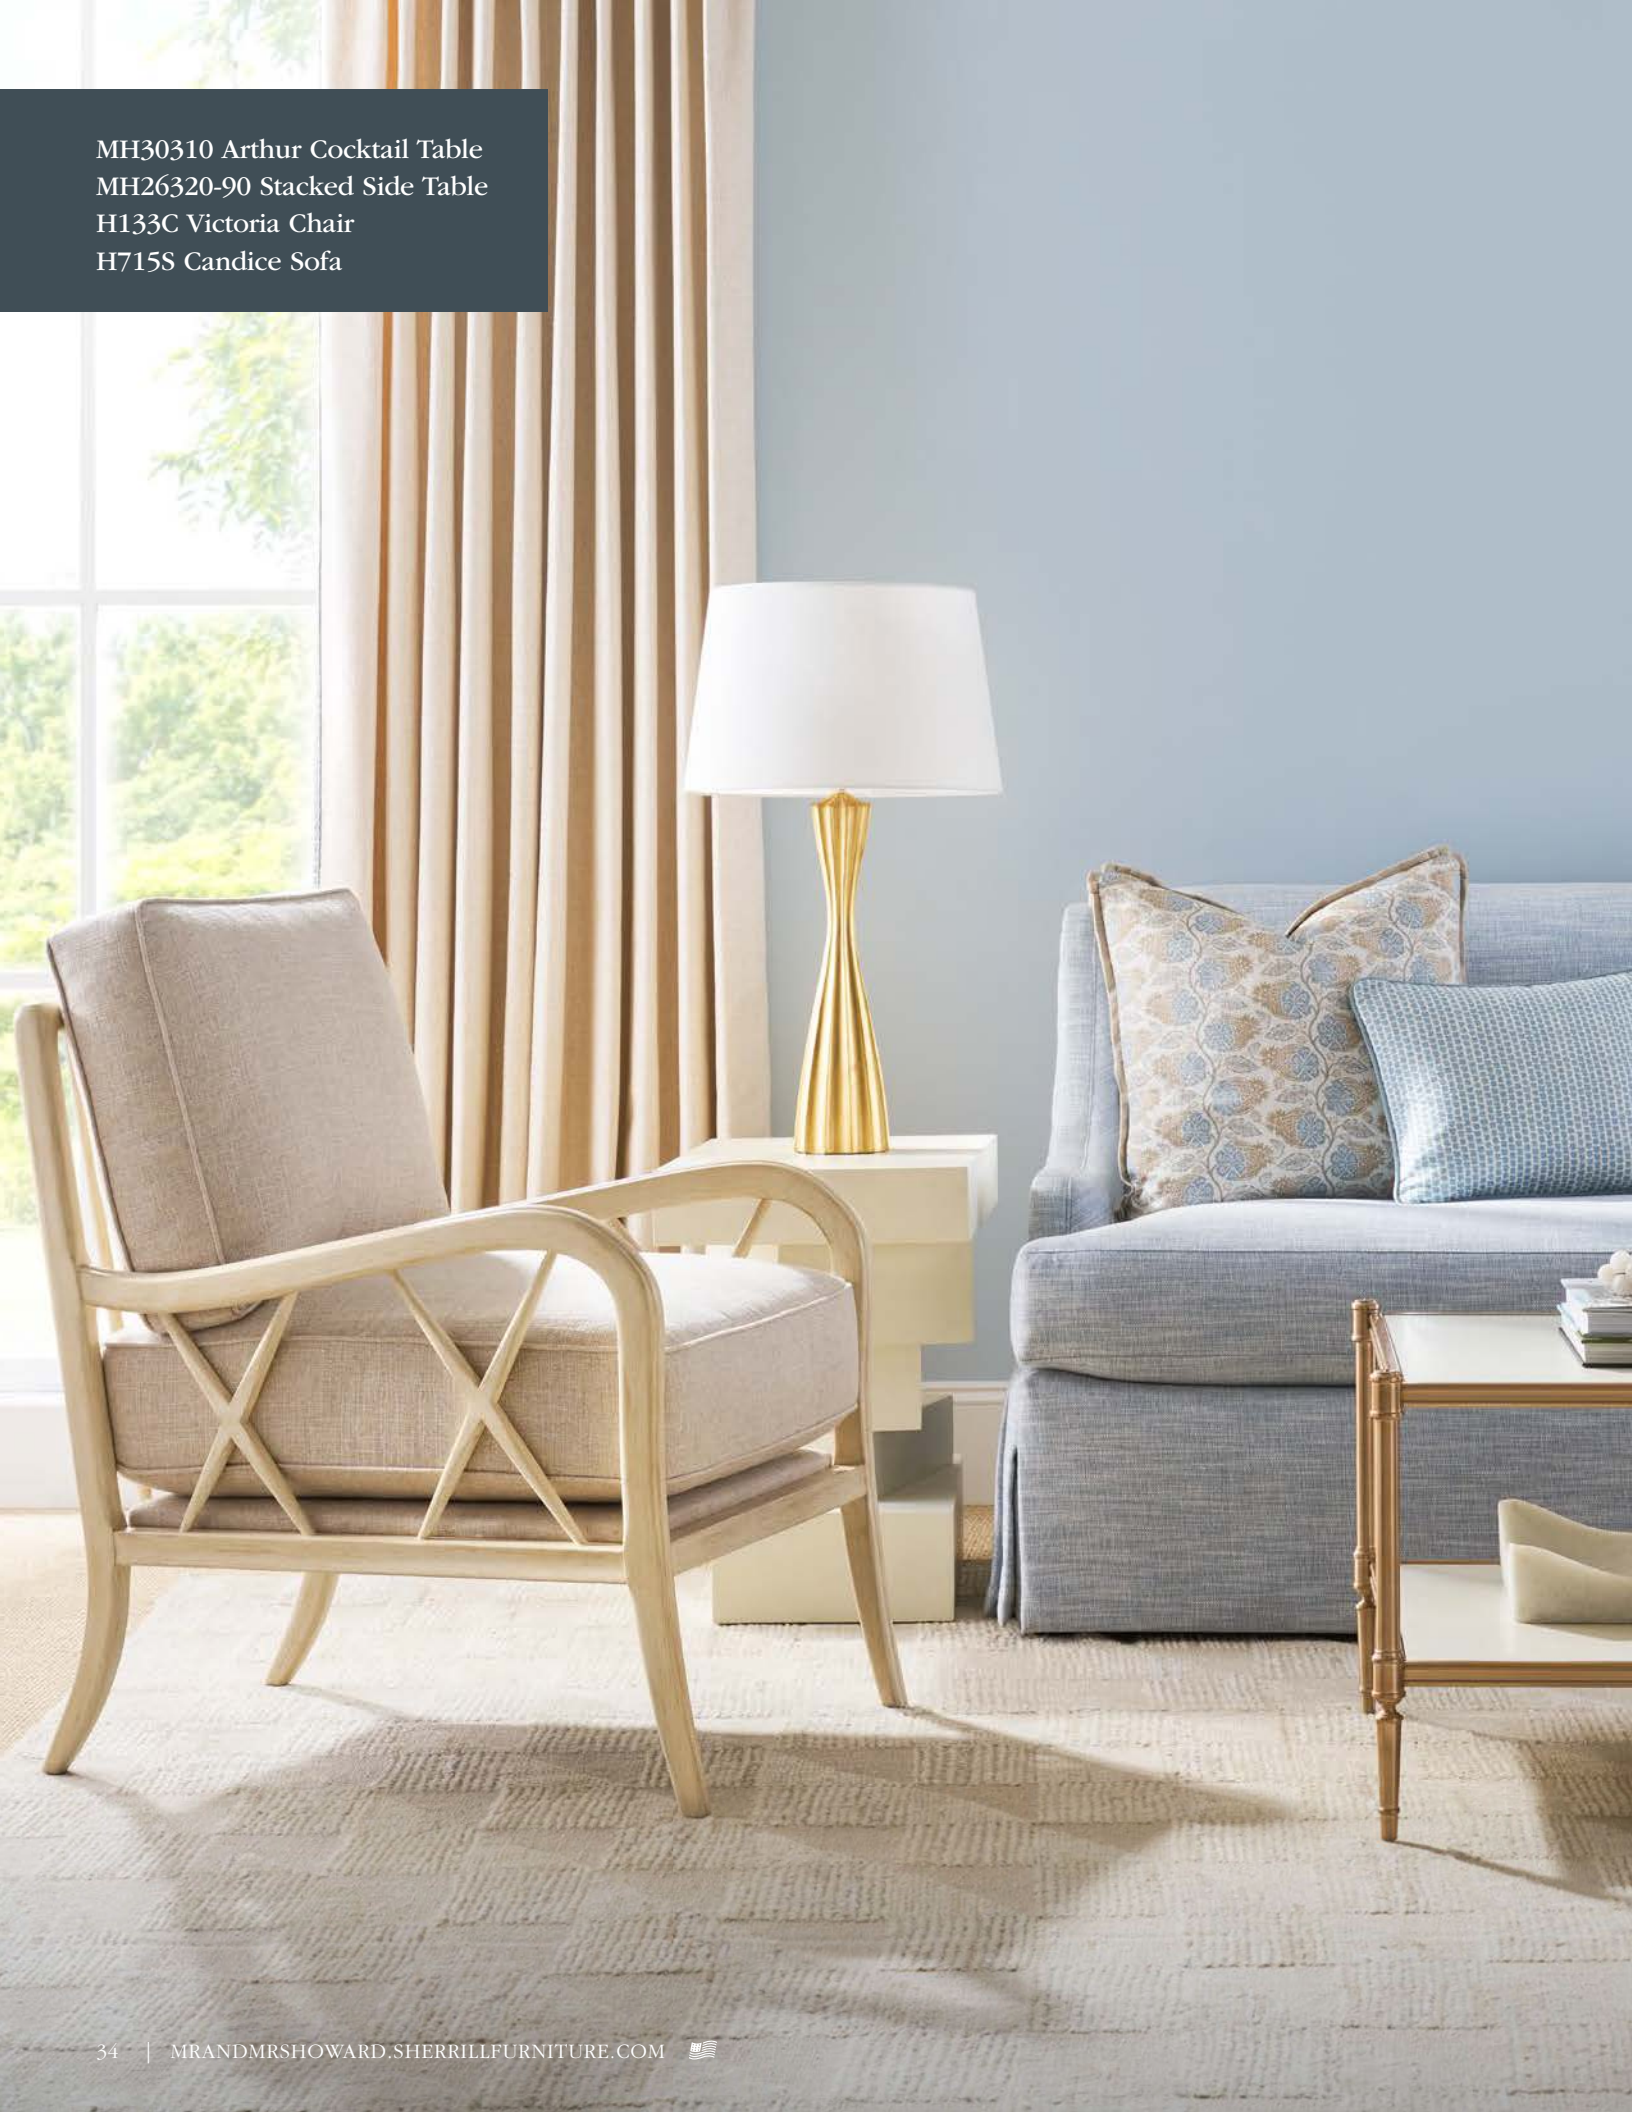

H128C Miles Chair

29w 36d 41h
 Inside: 22w 22d 23h
 Arm Height: 22 Seat Height: 19
 Tight Back
 Finish Shown: Earth Grey

H128C Miles Chair
 MH23328-90 Wheat Table

MH30310 Arthur Cocktail Table
 MH26320-90 Stacked Side Table
 H133C Victoria Chair
 H715S Candice Sofa